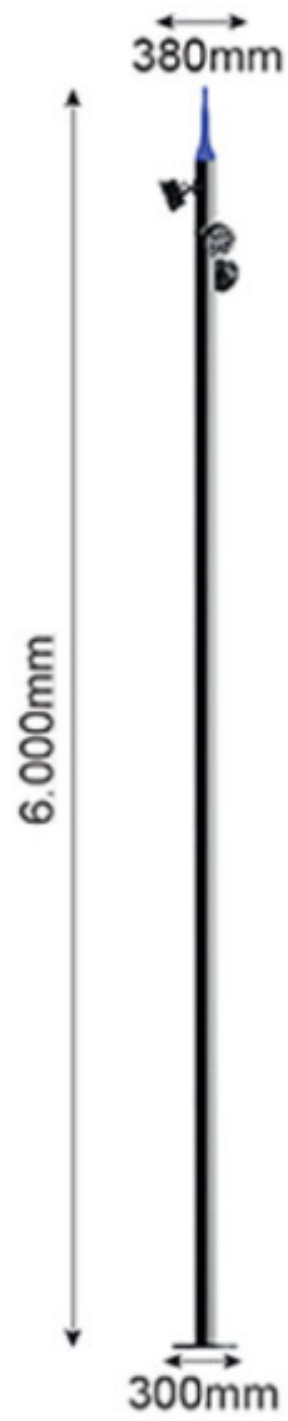

OLIVER

Customised with several luminaires

Symmetrical

Product	Code	Power	lumen Output	Color Temp.
OLIVER	PI 10700	12W	1224 / 1262 lm	3000K/4000K
OLIVER	PI 10700	18W	1836 / 1893 lm	3000K/4000K
OLIVER	PI 10700	25W	2550 / 2630 lm	3000K/4000K
OLIVER	PI 10700	36W	3672 / 3787 lm	3000K/4000K

- cRI>70: Power Factor >95, Onve current 350 mo-IOSOmo
- For customising please contact with polight support team
- please coicuiote the total power *tor* pole. The toble shows the power of o single luminaire