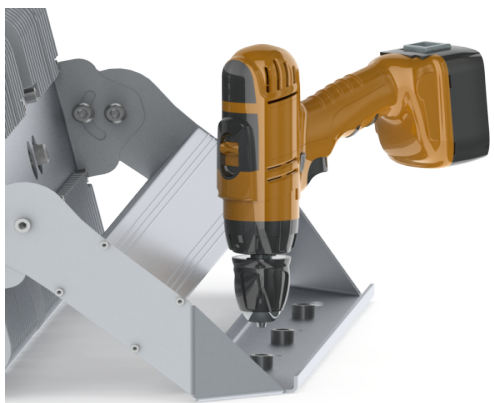

- Mounting advantage with u bracket or special brackets
- IP66 protect against dust and moisture
- Quick, easy and toolless installation
- 5 different optical options
- There is no risk of UV radiation according to EN 62471:2008 Standard.
- No photo-biological risks
- No upwards dispersion of the luminous flux.
- Thermal and high voltage protected drivers
- Replaceable LED Module
- Replaceable LED driver
- High strength aluminium injection body
- Adjustable console angles ; 0 to 125 or 0 to -55
- No contain mercury or similar metals
- All fittings used are in stainless steel
- DALI Driver compatible with remote management systems

Ölçüler Dimensions

A	B	C	n	Q
990 mm	590 mm	355 mm	100	15

Kolaylaştırılmış Montaj Braketi
Montaj raketi kolay montaj yapmanız için tasarlanmıştır.
Böylece zaman ve maddi tasarruf sağlar.

Easy Mounting Bracket
The mounting paddle is designed for easy mounting.
Thus it saves time and material.