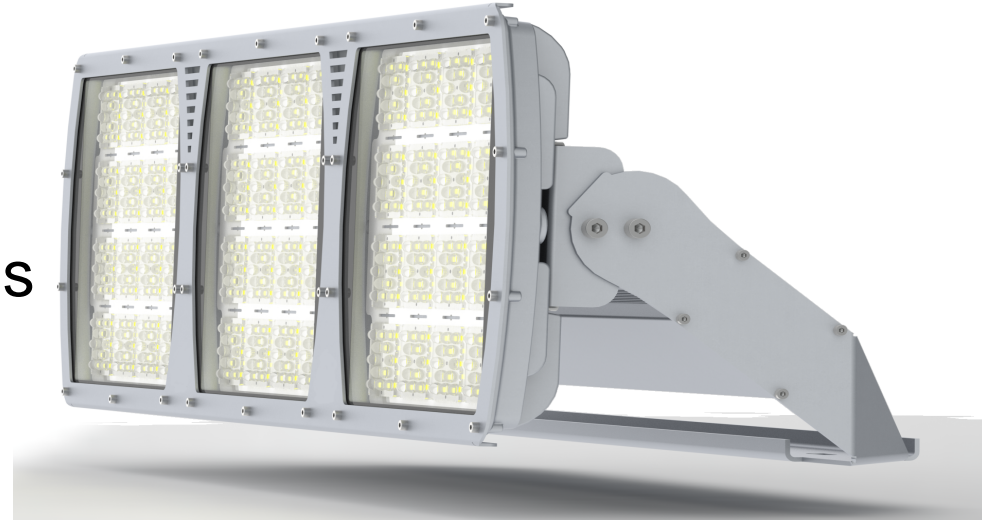

The image features a stylized orange lowercase letter 'e' on the left. The top of the 'e' is replaced by five vertical, slightly curved lines of varying heights, resembling a sunburst or a hand with fingers spread. A small orange arc is positioned to the left of the bottom of the 'e'. To the right of the 'e' is a vertical orange bar that acts as a separator between the 'e' and the rest of the text.

e | lumineaire

ELLPSR 3 Series Led Floods

Min 125 lm / W

ELLPSR 3 Series

400-500 W 125 lm/W

5 YEARS WARRANTY

5-STEP TIMING

MOTION SENSOR

DAYLIGHT SENSOR

ZIGBEE

Gövde

Body

Alüminyum Enjeksiyon

Aluminium Injection

LED

Osram, Seoul , Lumileds

Lens

Polimer Enjeksiyon PMMA

Polymer Injection PMMA

Optik Kapak

Diffuser

IK08 - Temperli Cam

Clear Tempered Glass

Sürücü