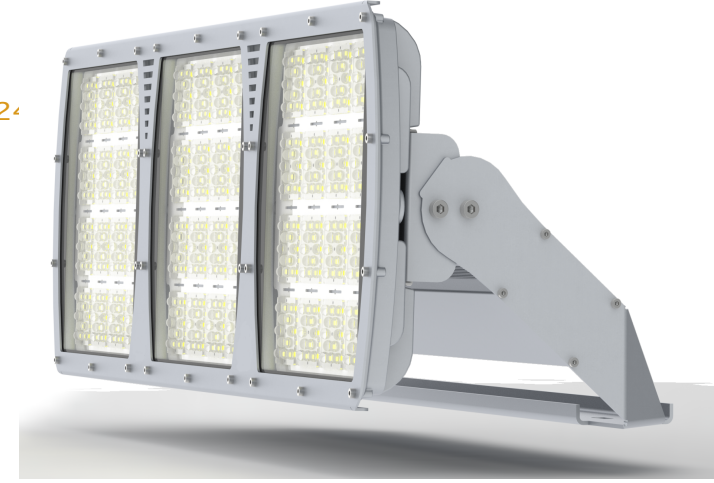

The image features a stylized orange lowercase letter 'e' on the left. The top of the 'e' is replaced by five vertical, slightly curved lines of varying heights, resembling a sunburst or a hand with fingers spread. A small orange arc is positioned to the left of the bottom of the 'e'. To the right of the 'e' is a vertical orange bar that acts as a separator between the 'e' and the rest of the text.

Features ;

- Mounting advantage with u bracket or special brackets
- IP66 protect against dust and moisture
- Quick, easy and toolless installation
- 5 different optical options
- There is no risk of UV radiation according to EN 62471 Standard.
- No photo-biological risks
- No upwards dispersion of the luminous flux.
- Thermal and high voltage protected drivers
- Replaceable LED Module
- Replaceable LED driver
- High strength aluminium injection body
- Adjustable console angles ; 0 to 125 or 0 to -55
- No contain mercury or similar metals
- All fittings used are in stainless steel
- DALI Driver compatible with remote management systems