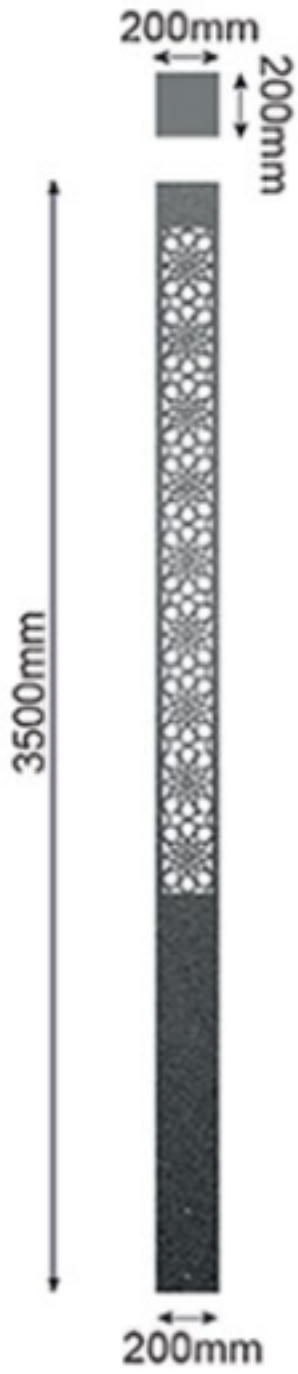

# LEIGHTON

Customised power options

Symmetrical

Product	Power	Lumen Output	Color Temp.
<b>LEIGHTON</b>	36W down	3240 / 3355,2 lm	3000K/4000K
	20W uplight	1800/ 1864 lm	
<b>LEIGHTON</b>	36W down	3240 / 3355,2 lm	3000K/4000K
	20W uplight	1800/ 1864 lm	
	2x36W flood	2x3240 / 2x3355,2 lm	

'CRI>70: Power Factor >95, Drive current 350 ma-1050ma 'Uplight is used for inside pattern decoration only  
 'Floodlight is tiltable, different optics are used to prevent direct glare  
 'Please calculate the total power for project. The table shows the power of a single luminaire  
 'For customising please contact with project support team